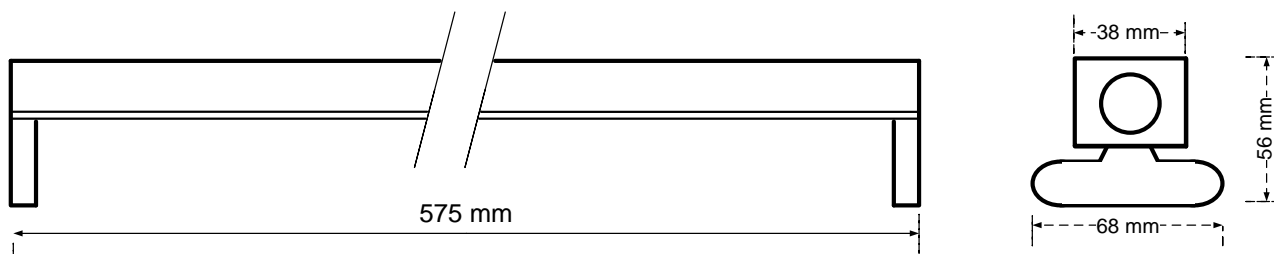

805-040

General Information

Order Code	805-040
Product Description	CYFELCO B T5 2X24
Application	Offices, shops, educational and public centres, etc.
Installation	Ceiling Surface Mounted Luminaire
Luminaire type	Slim Line Batten for T5 Lamps
Light Source	T5 Fluorescent Tube
Number of light sources	2 pcs (not included)
Gear	Vossloh-Schwabe Electronic Ballast (HF)
Dimming	Not Dimmable
Standards	2014/30/EU Electromagnetic Compatibility Directive 2014/35/EU Low Voltage Directive
CE mark	Yes
Warranty	X years

Electrical Data

Lamp Power	24 W
Input voltage	220-240 V
Input Frequency	50-60 Hz
Protection class	Class I

Mechanical Characteristics

Housing Material	Sheet steel 0,5mm
Surface Finish	White powder coating (RAL 9003)
Ingress protection code	IP 20 [Finger-protected]
Mechanical impact protection code	IK03
Dimensions LxWxH	575x38x56mm

Logistics

Packing	1 pc per resistant carton
Net weight	xx kg
Gross weight	xx kg
Volume	Xx m ³

Dimensional Drawing

ELMASCO INDUSTRIES S.A.

Head Office : 44 K. Palama, 14343 N. Chalkidona, Athens, Greece
 Production Plant : Ag. Adrianos, 21100 Nafplio, Greece
 Email: elmasco@elmasco.eu